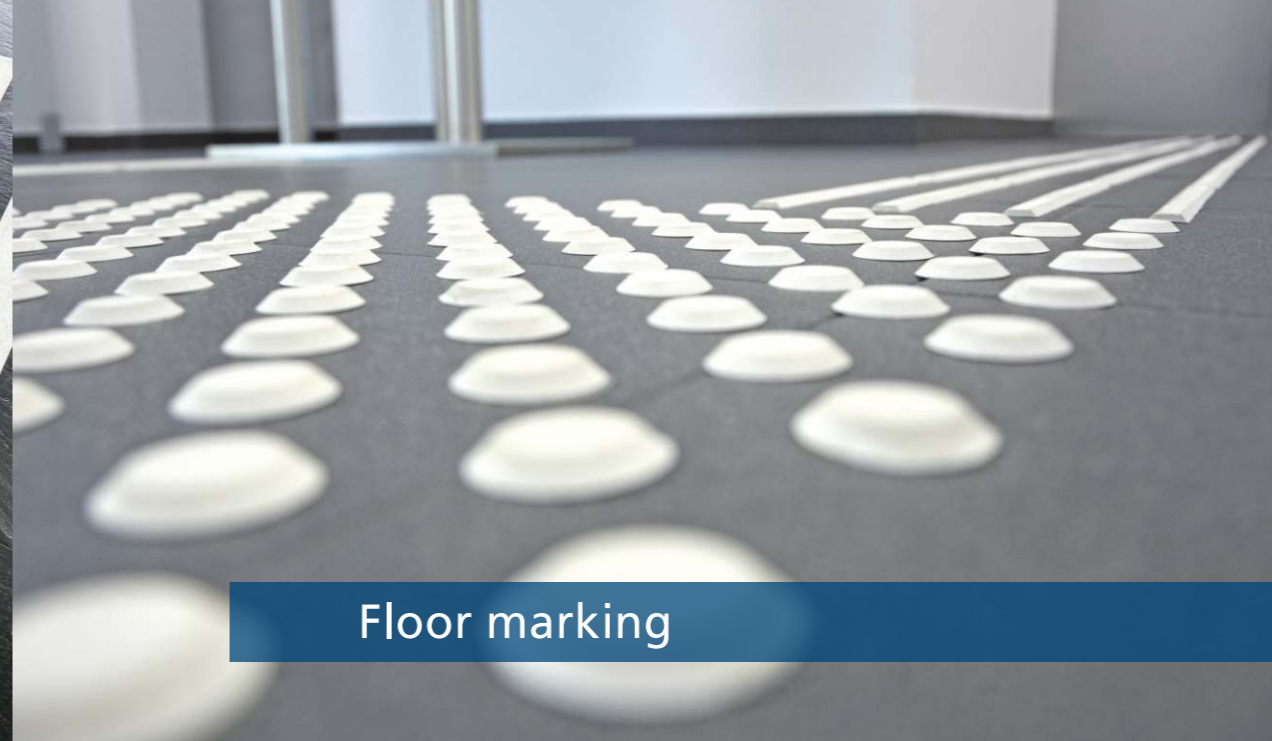

ILIS Leitsysteme gem. GmbH

Bleekstraße 26   Fon +49 (0)511 9546551
30559 Hannover   Fax +49 (0)511 954658310
Deutschland   Mail info@ilis-leitsysteme.de

www.ilis-leitsysteme.de

Floor marking