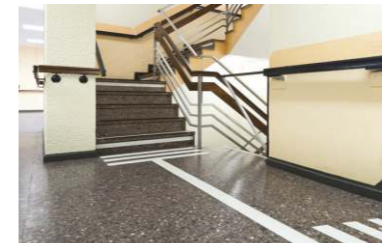

Standard

With the aim of enabling blind and visually impaired persons to reach places of information in an unassisted manner, our paste-on DIN 32984 markings alter the floor surface, so that they are easily felt with the cane or the feet or seen due to their increased contrast.

Indoor guidance lines and attention fields as well as outdoor ribbed and burred structures enable also non-restricted users to orient themselves at the first glance.

Stair markings

ILIS uses stair markings made of stripe-shaped special plastics for its installations. The anti-slip material is 1.6 mm thick and coated with glass micro beads. It is self-adhesive, 100% reversible and is thus ideally suited for use in listed historical buildings.