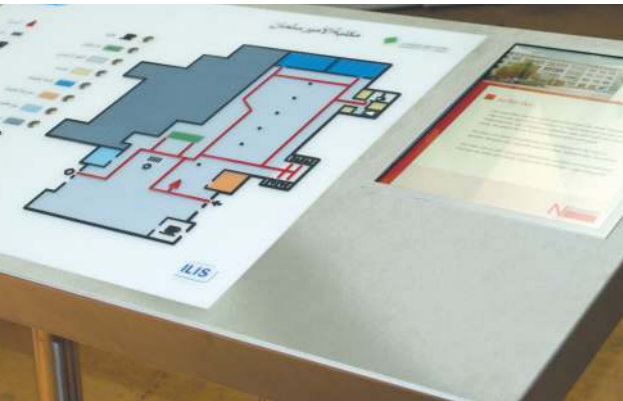

Multimedia

What if plans could talk? The world would be even more understandable. Added voice output in our tactile plans makes it possible. The audio information in different languages can be activated by pressing a button or by touching the surface. And what if we went even further?

There are endless possibilities. With an added monitor, the overview plan becomes a multimedia kiosk, its universal design providing all people with a means of communication: Image and video information, simultaneous display of text and signlanguage versions, display of general information and advertising in the sleep mode, "wake-up" when a person approaches, connection to networks and inductive hearing systems. Welcome to the future.